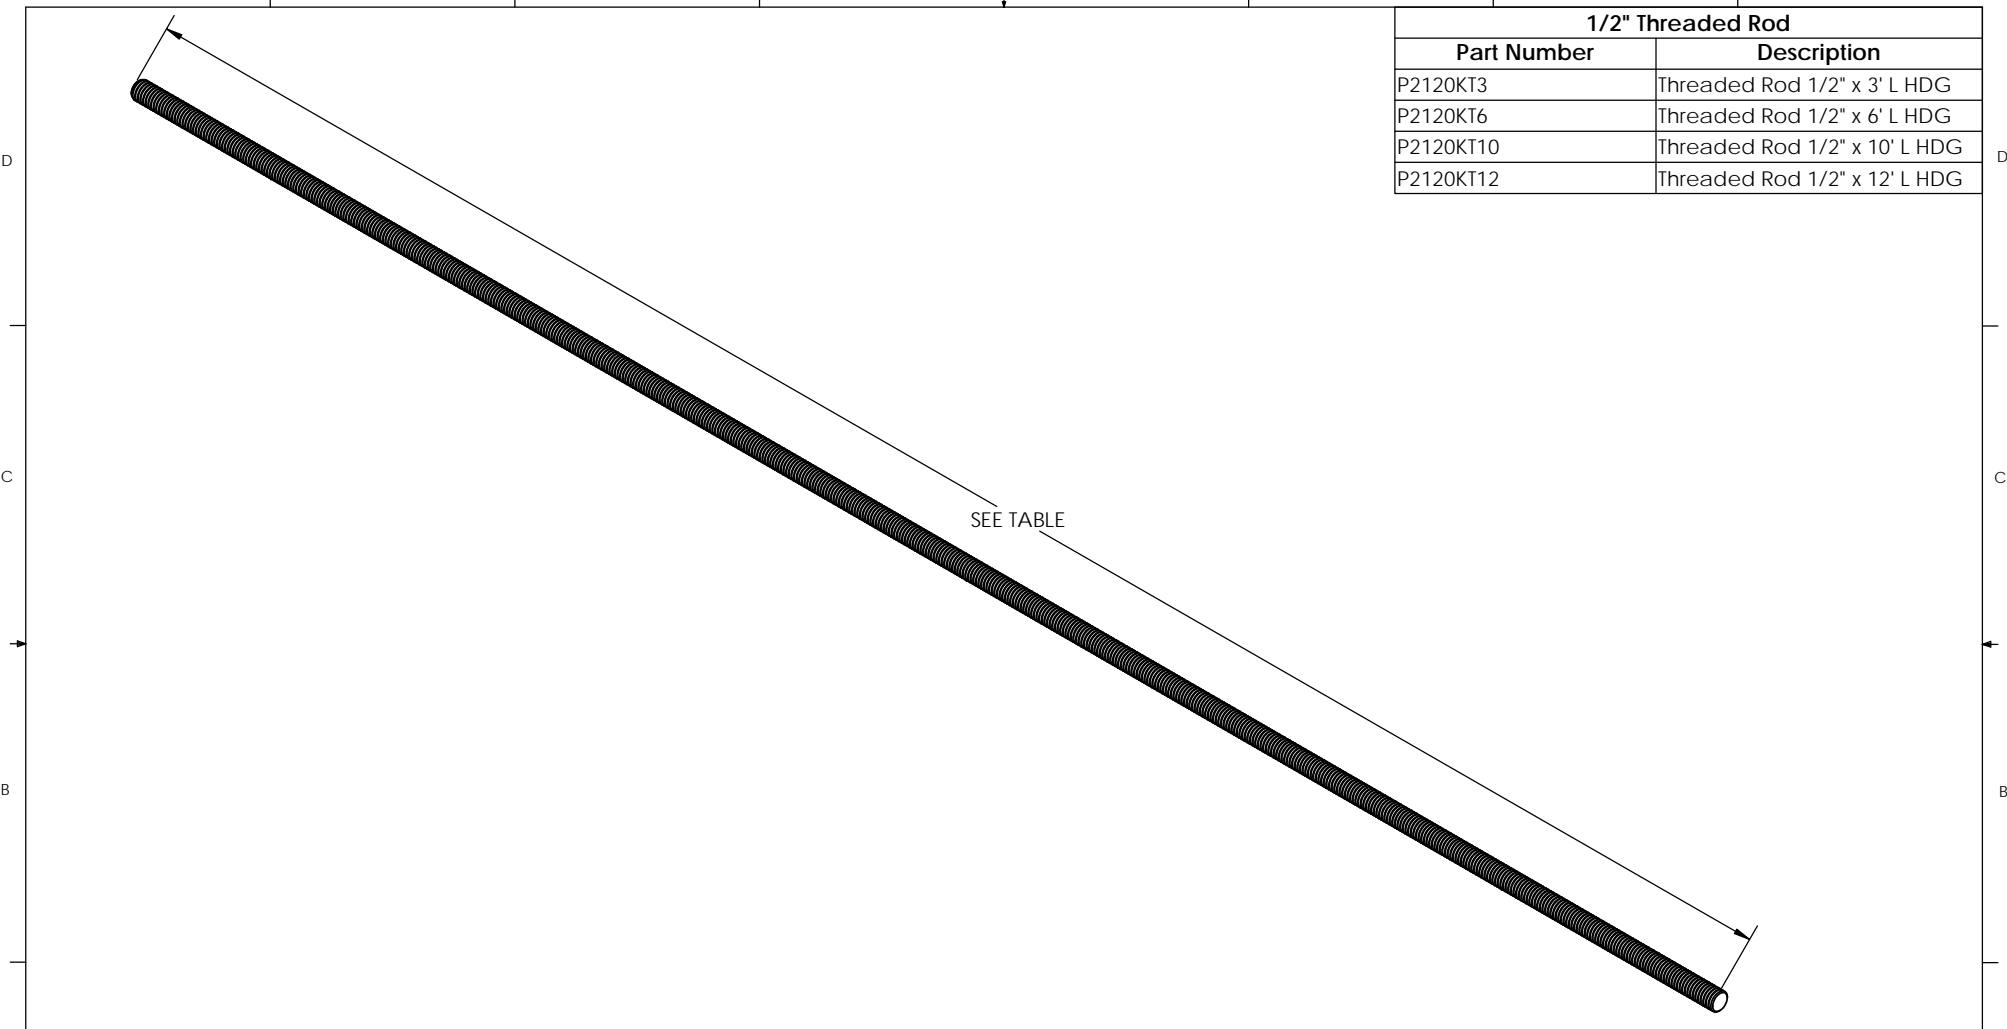

8 7 6 5 4 3 2 1

SEE TABLE

1/2" Threaded Rod	
Part Number	Description
P2120KT3	Threaded Rod 1/2" x 3' L HDG
P2120KT6	Threaded Rod 1/2" x 6' L HDG
P2120KT10	Threaded Rod 1/2" x 10' L HDG
P2120KT12	Threaded Rod 1/2" x 12' L HDG

A

 <p>KENWOOD TELECOM 3431 New's Pointe, Acworth, GA 30301 (800) 399-0900 (770) 974-7000 fax</p> <p>PROPRIETARY AND CONFIDENTIAL THE INFORMATION CONTAINED IN THIS DRAWING IS THE SOLE PROPERTY OF KENWOOD TELECOM. ANY REPRODUCTION IN PART OR AS A WHOLE WITHOUT THE WRITTEN PERMISSION OF KENWOOD TELECOM IS PROHIBITED.</p>			UNLESS OTHERWISE SPECIFIED: DIMENSIONS ARE IN INCHES TOLERANCES: FRACTIONAL: ± 1/32 ANGULAR: ± 2° ONE PLACE DECIMAL: ± .06 TWO PLACE DECIMAL: ± .03 THREE PLACE DECIMAL: ± .010		NAME	DATE	KENWOOD TELECOM TITLE: <h3>1/2" Threaded Rod HDG</h3> SIZE B DWG. NO. P2120KT SERIES REV SCALE: 1:2 WEIGHT: SHEET 1 OF 1	
			INTERPRET GEOMETRIC TOLERANCING PER:		DRAWN	PQ		10/27/14
			MATERIAL		CHECKED			
			FINISH		ENG APPR.			
	NEXT ASSY	USED ON		MFG APPR.				
			APPLICATION	DO NOT SCALE DRAWING	COMMENTS:			